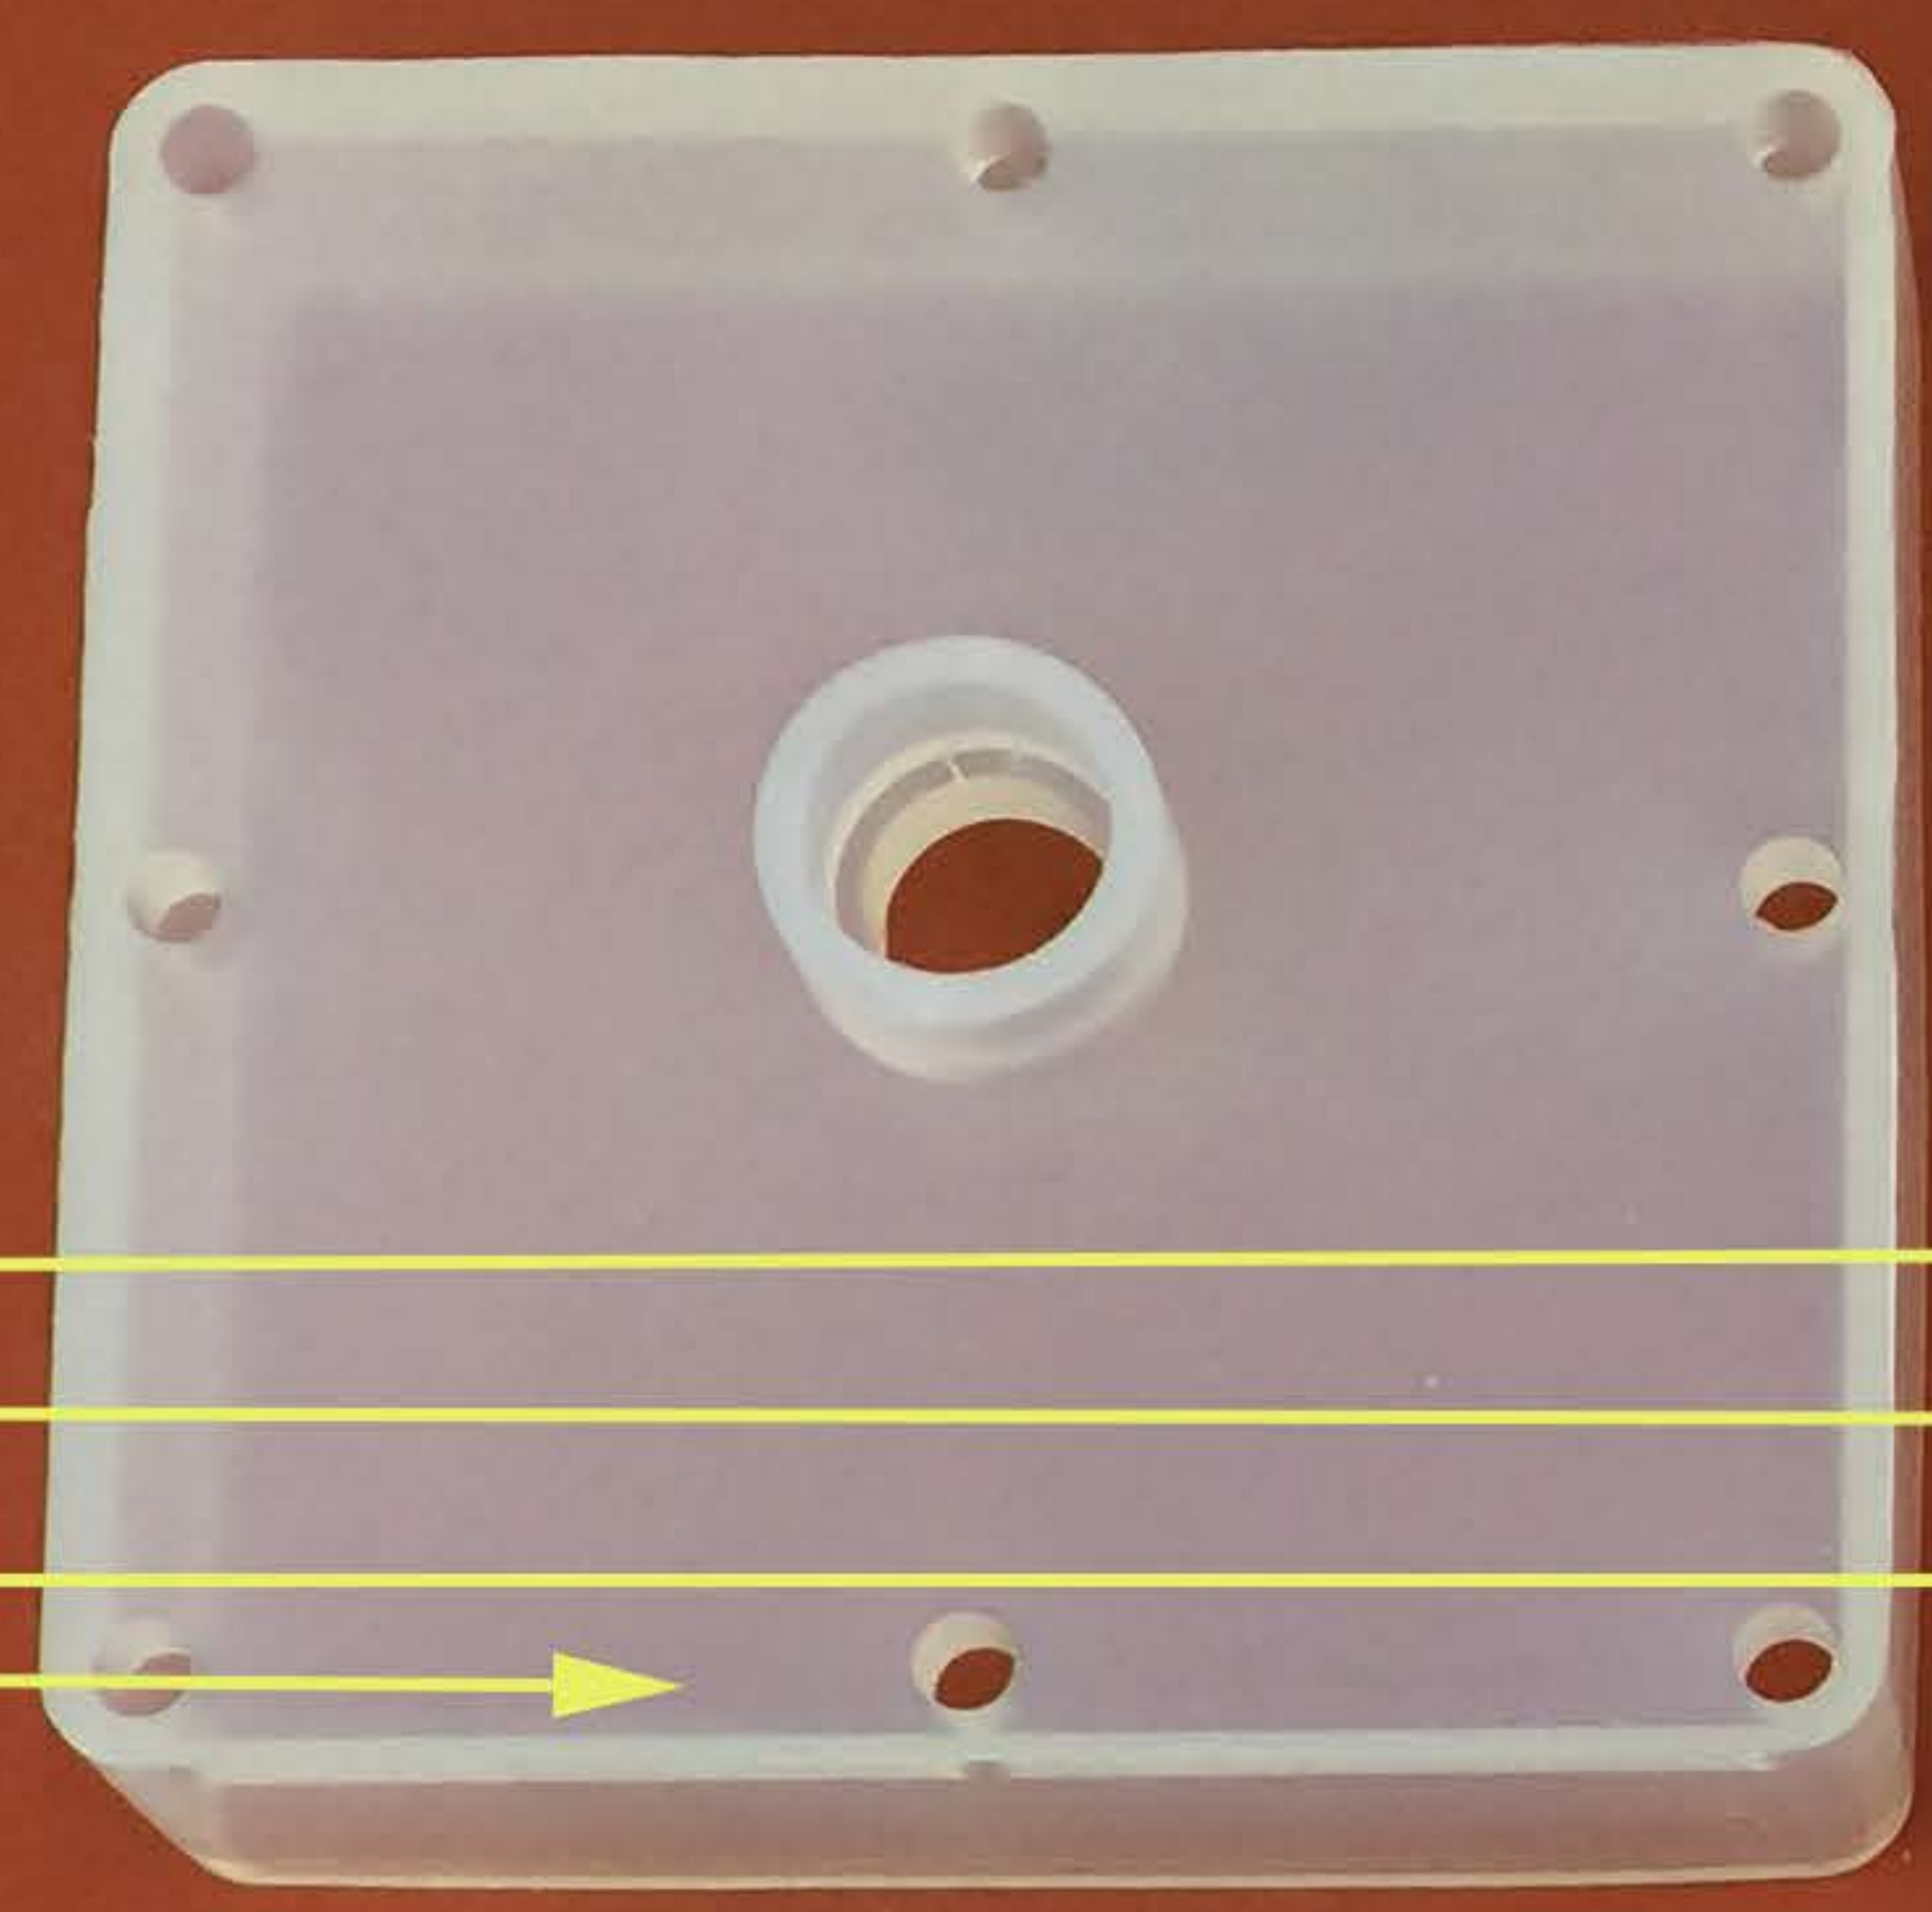

**4.5x4.5 inch
Only MPI offer
w/7.0inch I.D Glass**

**2.5x2.5 in
everyone
offers**

**Inc
all
4 in Kit**

**Larger
Glass can
fit lager
DUTS
Example
like this**

only MPI offer 7.0 in

**larger
rubber
shroud
no fit smaller
glass cap**